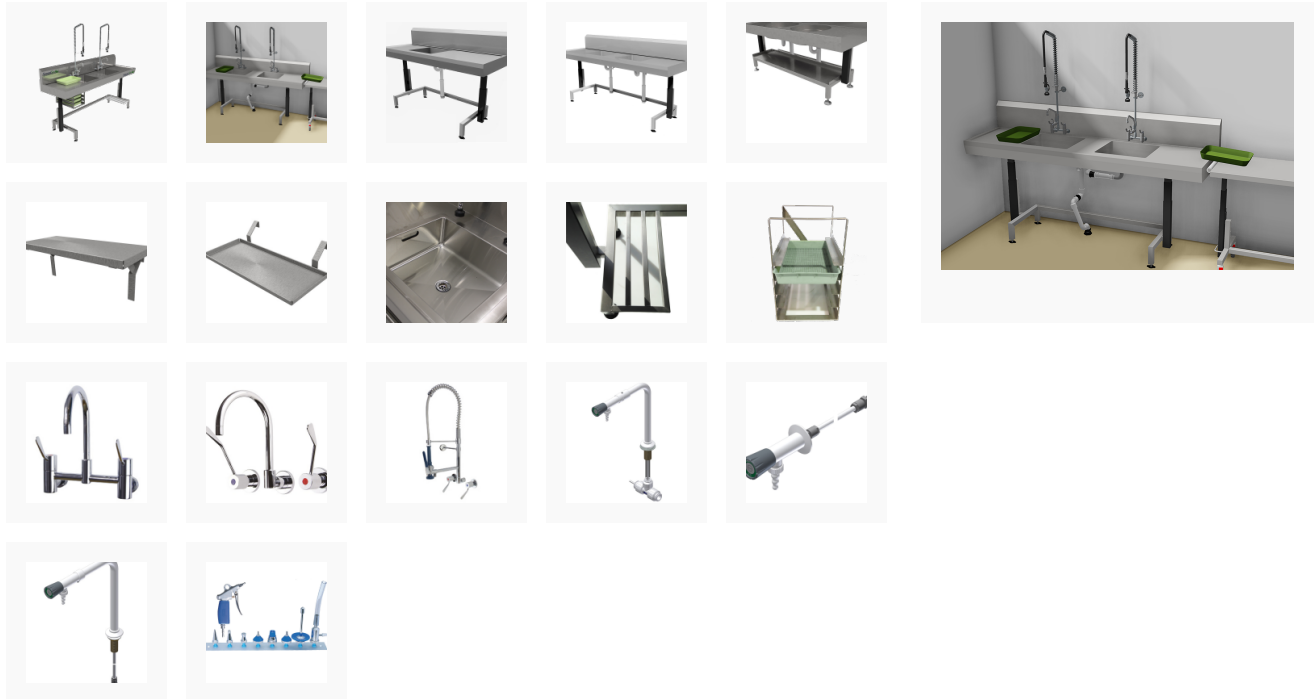

Smartline SmartSink

Electric Height Adjustable Washing Stations improve productivity

Features

- Smartline SmartSink offers your reprocessing department an electric height adjustable washing station which improves productivity and reduces the risk of staff injury.
- Smartline SmartSinks are manufactured in Australia and constructed out of 304 grade stainless steel.
- The Smartline range of SmartSinks offer a complete, customisable washing station solution for your departments requirements.
- Smartline SmartSinks feature a 300mm high tapered splashback and tapered benchtop with wetdeck perimeter, offering smooth surfaces for easy cleaning for infection prevention.
- SmartSinks include easy-to-use electric height adjustment with anti-collision technology from 850mm to 1080mm off the ground. Controls are positioned under the sink top offering the user full control and easy access.
- Smartline SmartSinks offer so many customisable options; multiple bench surface, two different or customisable bowl depth, rectangular, circular, single and/or double sink options, sink inserts, shelves, trays and racks and tapware to name a few.
- All Smartline SmartSinks are manufactured with adjustable bolt down feet.

Product Code	Product Description	Pack Size	Quote
SMT-11.SS-135-SR, 10118352	Smartline 1350mm SmartSink Single Bowl - Rectangular	ea	
SMT-11.SS-175-SR, 10118356	Smartline 1750mm SmartSink Single Bowl - Rectangular	ea	